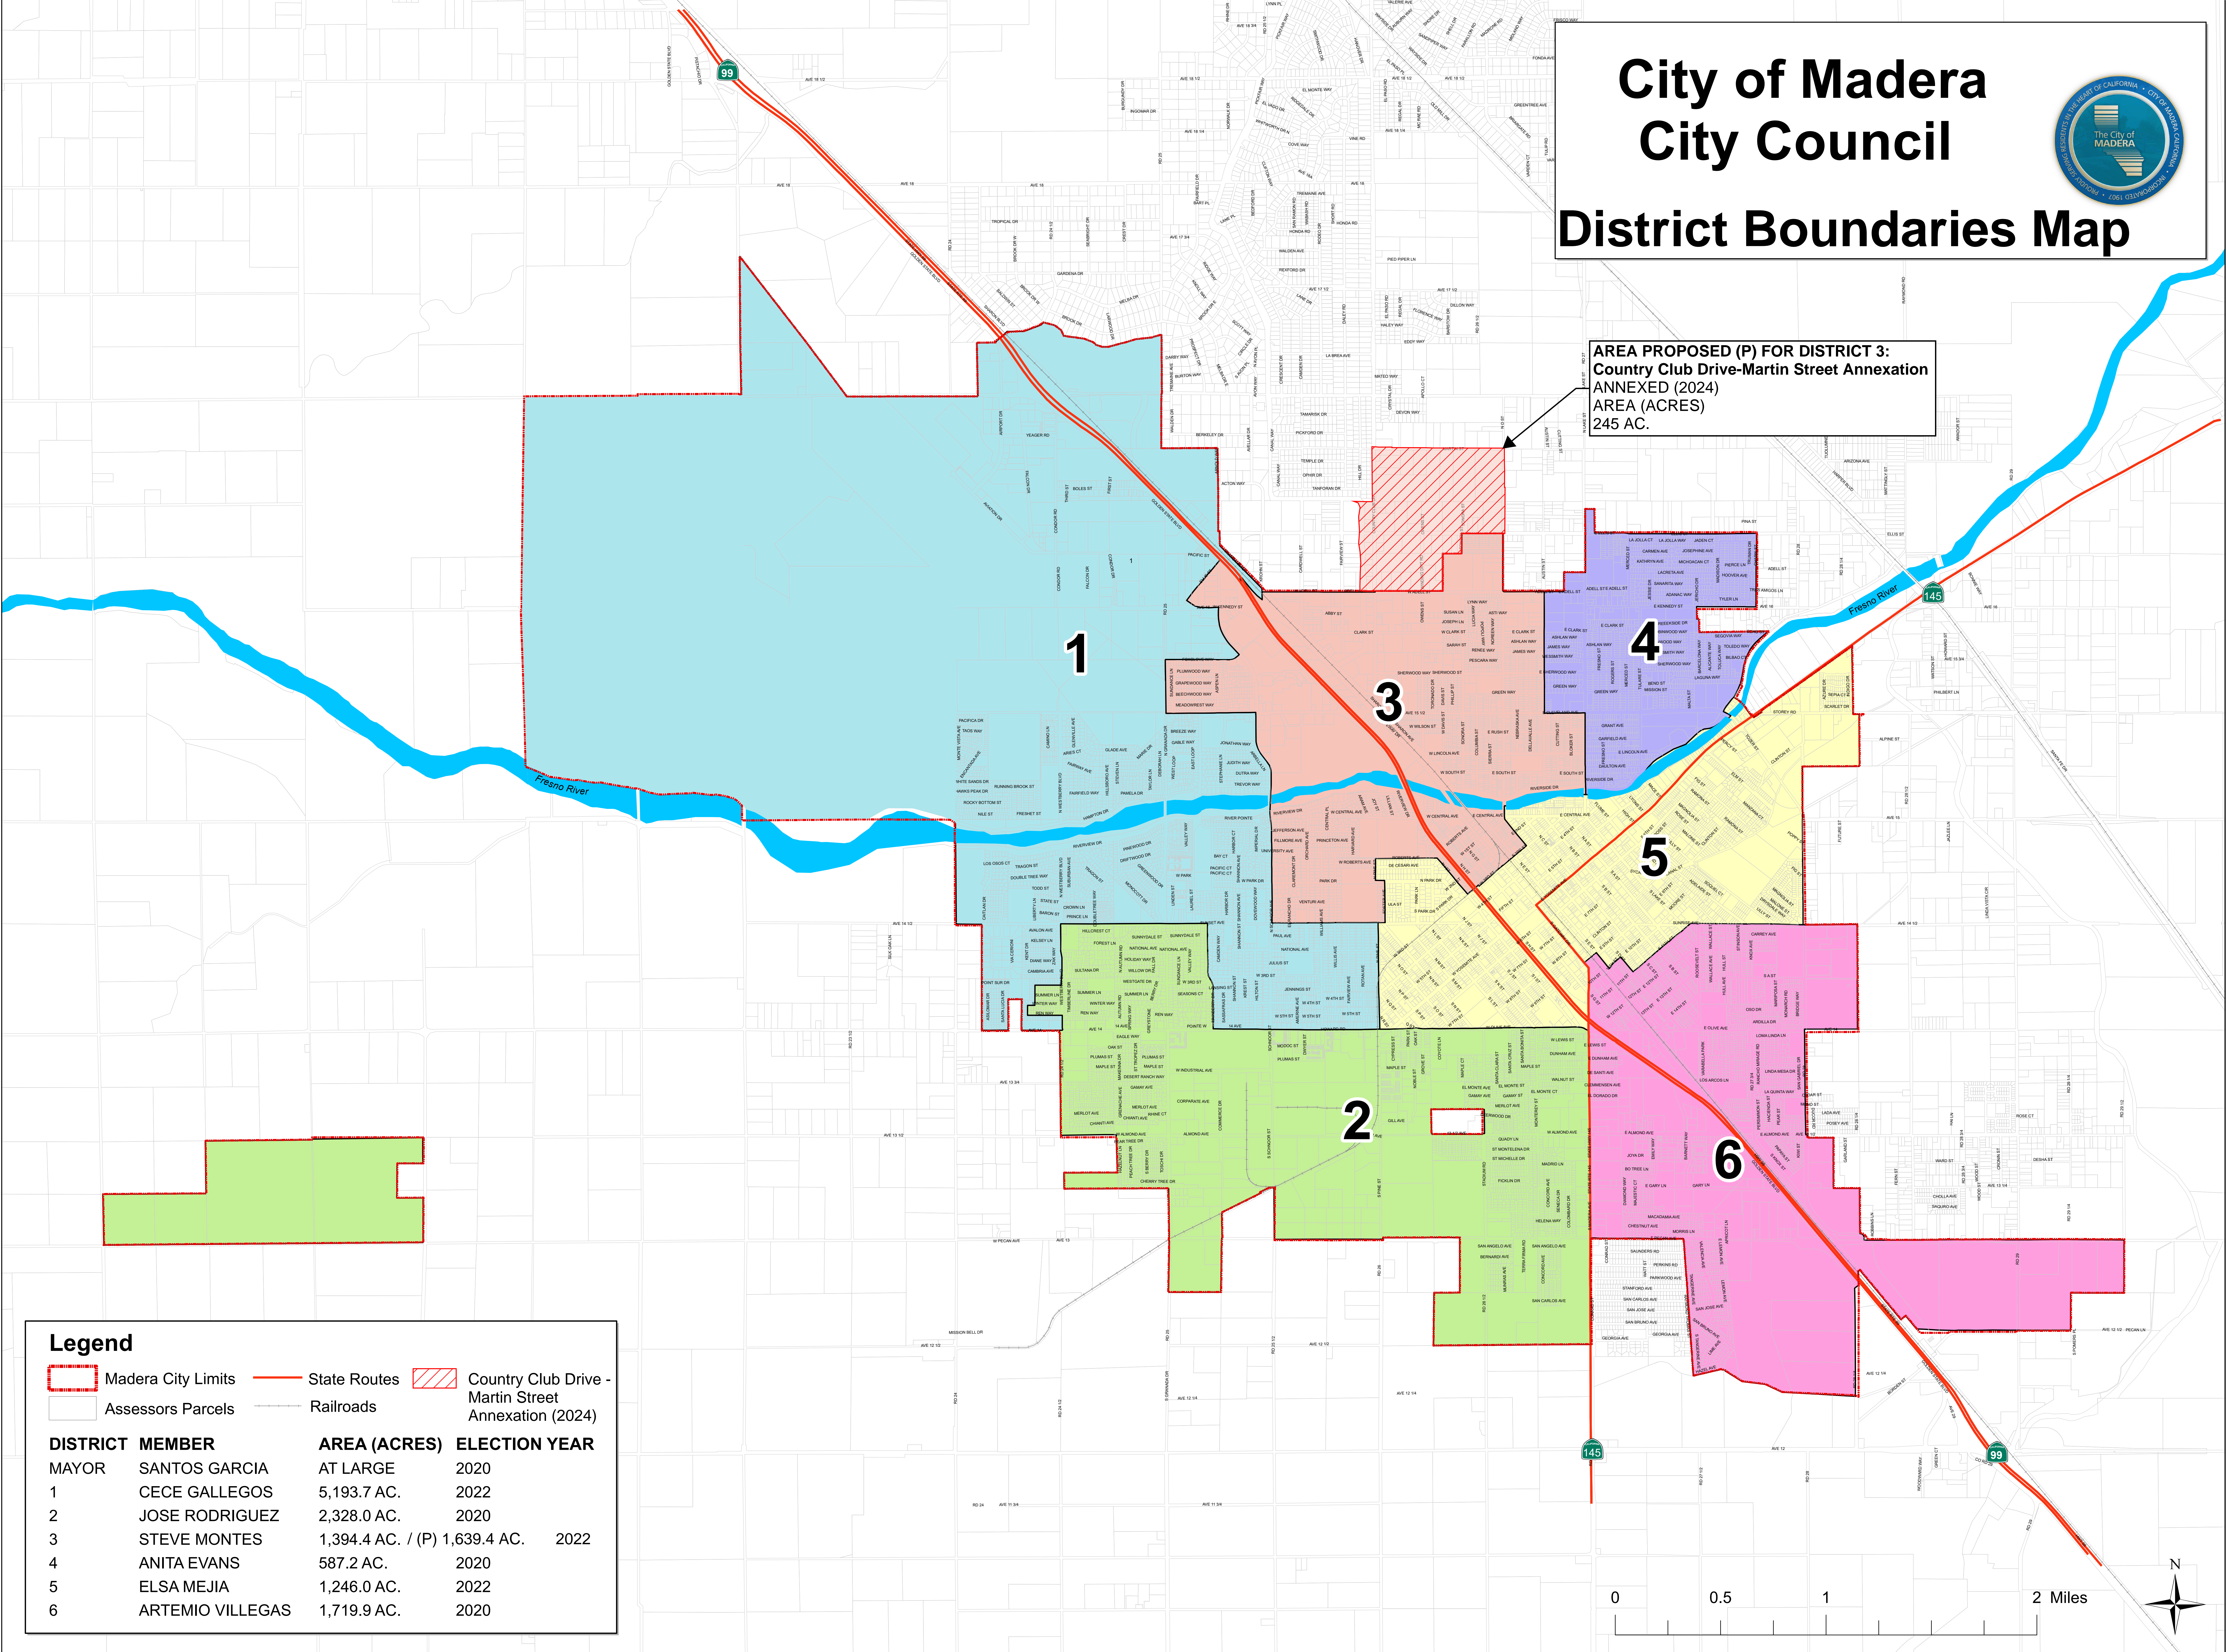

City of Madera City Council District Boundaries Map

**AREA PROPOSED (P) FOR DISTRICT 3:
Country Club Drive-Martin Street Annexation
ANNEXED (2024)
AREA (ACRES)
245 AC.**

Legend			
	Madera City Limits		State Routes
	Assessors Parcels		Railroads
	Country Club Drive-Martin Street Annexation (2024)		
DISTRICT	MEMBER	AREA (ACRES)	ELECTION YEAR
MAYOR	SANTOS GARCIA	AT LARGE	2020
1	CECE GALLEGOS	5,193.7 AC.	2022
2	JOSE RODRIGUEZ	2,328.0 AC.	2020
3	STEVE MONTES	1,394.4 AC. / (P) 1,639.4 AC.	2022
4	ANITA EVANS	587.2 AC.	2020
5	ELSA MEJIA	1,246.0 AC.	2022
6	ARTEMIO VILLEGAS	1,719.9 AC.	2020