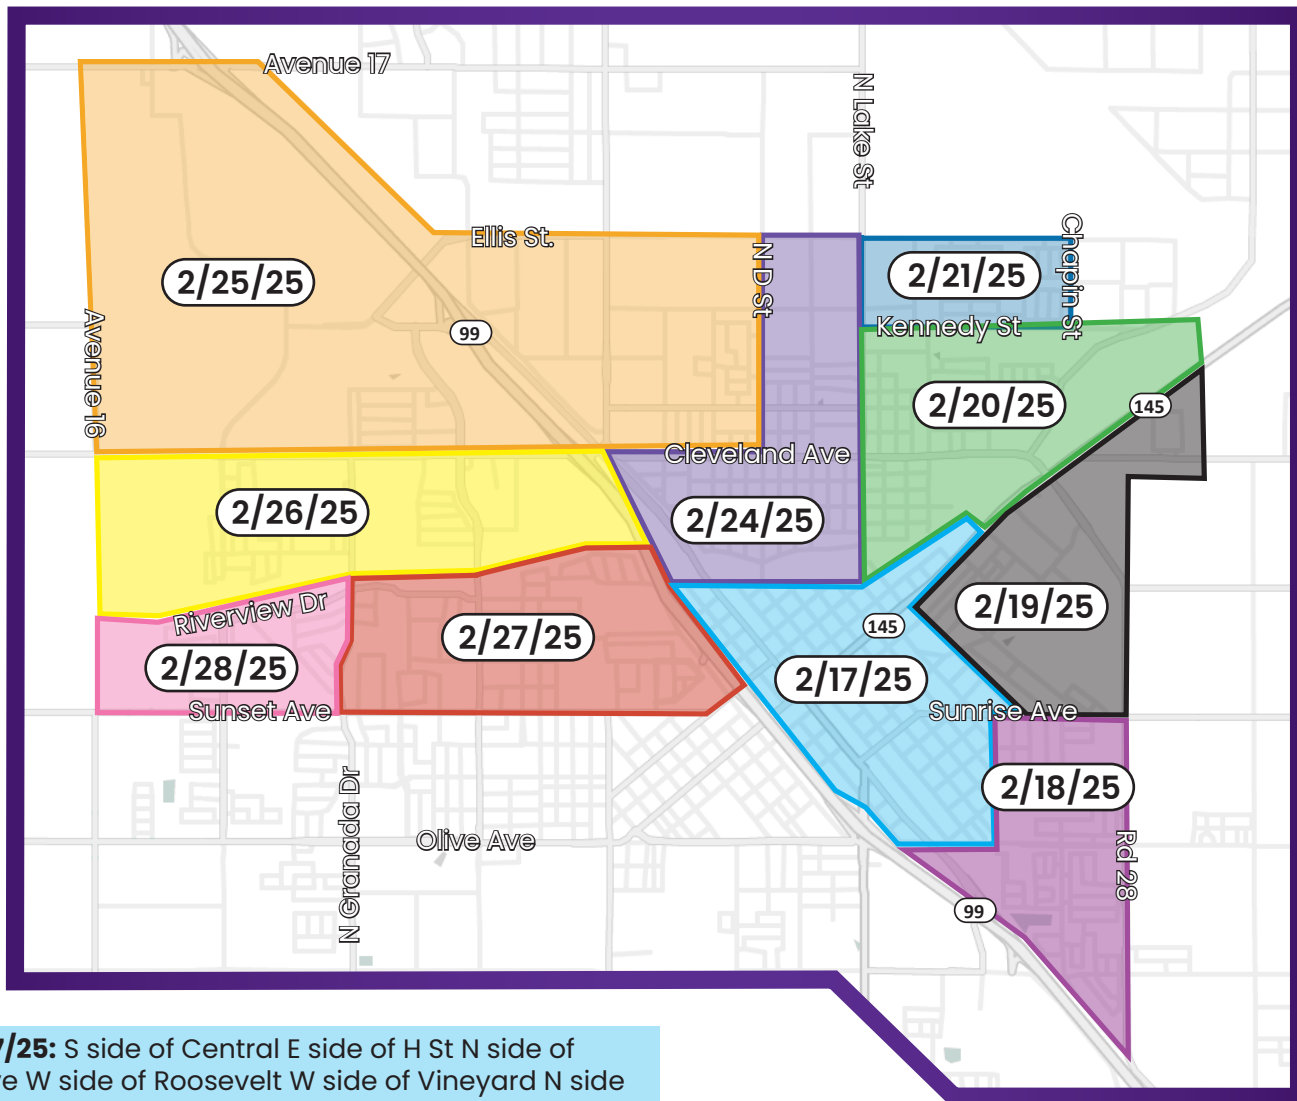

Madera City Clean-Up | Zone 1

February 17 - February 28th

2/17/25: S side of Central E side of H St N side of Olive W side of Roosevelt W side of Vineyard N side of Yosemite

2/18/25: S side of Sunrise E side of Roosevelt S side of Olive W side of Rd 28

2/19/25: N side of Sunrise E side of Vineyard S side of Yosemite N side of Storey Rd W side of Rd 28

2/20/25: E side of Lake St S side of Kennedy W side of Raymond N side of Yosemite Ave

2/21/25: N side of Kennedy W side of Chaplin S side of Ellis E side of Lake

2/24/25: E side of Fwy 99 S side of Cleveland E side of D St S side of Ellis W side of Lake St N side of Central

2/25/25: S side of Ellis E side of Airport Dr E side of Ave 16 N side of Cleveland W side of D St

Scan the QR Code
to view on Google Maps